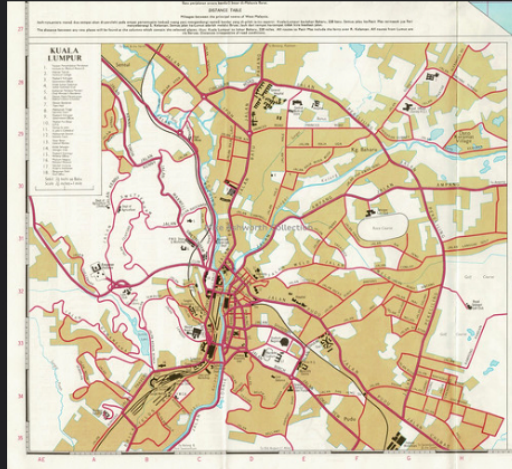

More of what makes Flickr great, for less: Upgrade to Flickr Pro and get 30% off your first two years. Sign up now.

Back to photostream

mikeyashworth + Follow

Map - plan of Kuala Lumpur, Malaysia, 1969

Goodness - how this city has changed! KL is one of many developing cities that has changed almost beyond recognition over the last 50 years and although the basic plan of the city as seen here is still recognisable the level of reconstruction and growth is amazing. There's lots to see here - old street names, old buildings and institutions and, very late for 1969, even the site of the old Sultan Street railway station just below Jalan Pudu. Other changes include the relocation of the original Selangor Turf Club and race course close to where now stand the Petronas Towers.